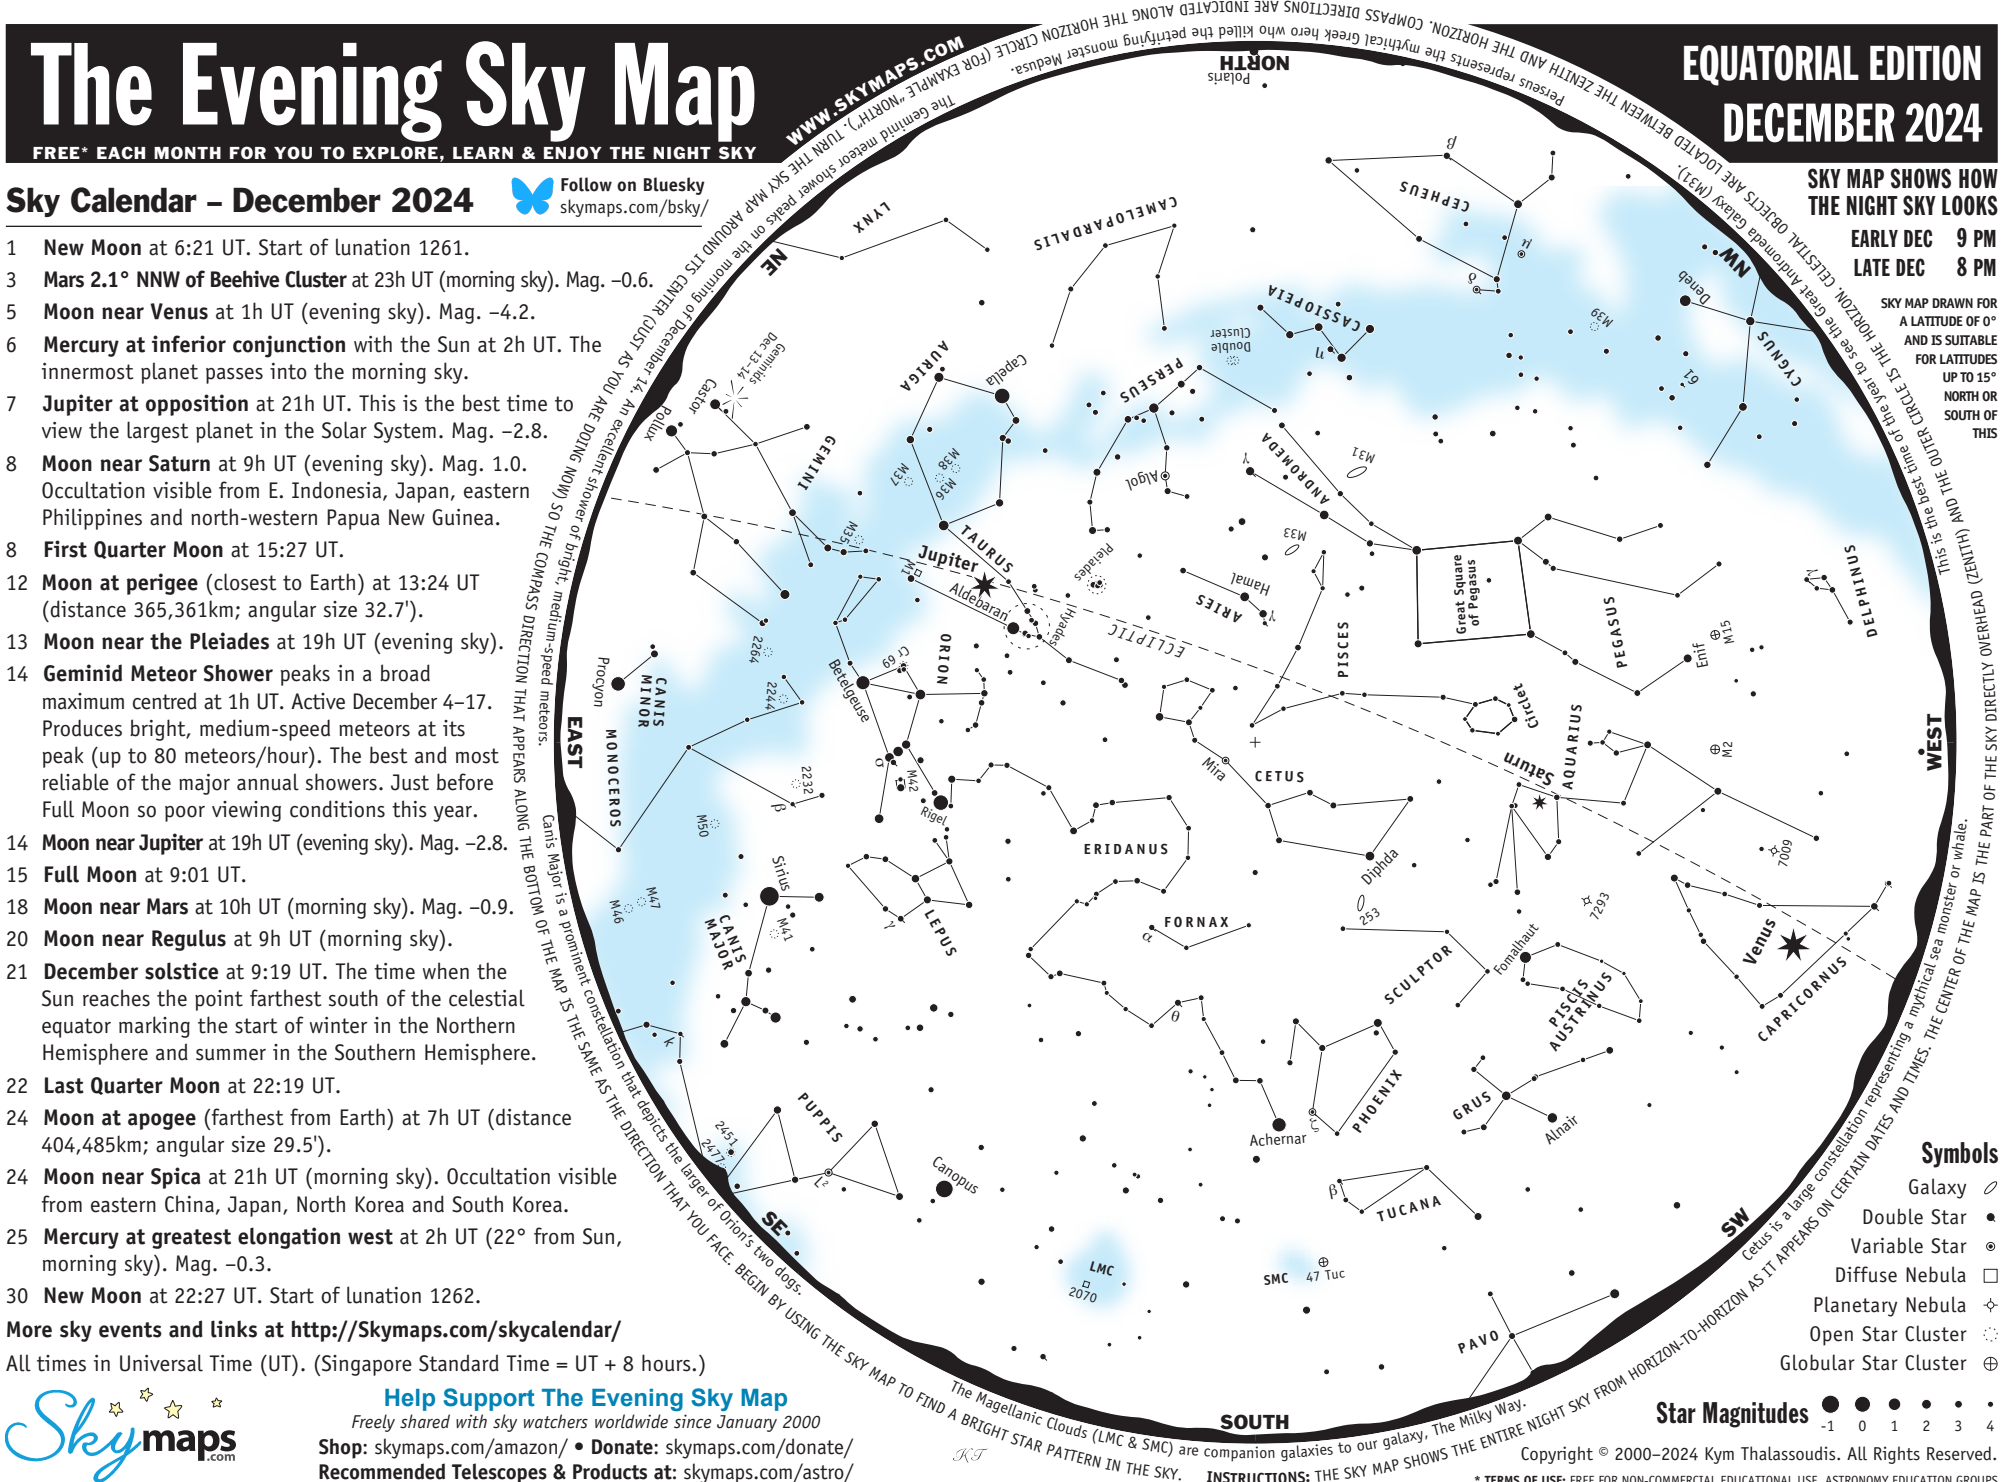

More sky events and links at <http://Skymaps.com/skycalendar/>

All times in Universal Time (UT). (Singapore Standard Time = UT + 8 hours.)

Help Support The Evening Sky Map

Freely shared with sky watchers worldwide since January 2000

Shop: skymaps.com/amazon/ • Donate: skymaps.com/donate/
Recommended Telescopes & Products at: skymaps.com/astro/

EQUATORIAL EDITION DECEMBER 2024

SKY MAP SHOWS HOW
THE NIGHT SKY LOOKS

EARLY DEC 9 PM
LATE DEC 8 PM

SKY MAP DRAWN FOR
A LATITUDE OF 0°
AND IS SUITABLE
FOR LATITUDES
UP TO 15°
NORTH OR
SOUTH OF
THIS

Symbols

- Galaxy ○
- Double Star ●●
- Variable Star ⊙
- Diffuse Nebula □
- Planetary Nebula ☆
- Open Star Cluster ○
- Globular Star Cluster ⊕

Star Magnitudes ●●●●●
-1 0 1 2 3 4

Copyright © 2000–2024 Kym Thalassoudis. All Rights Reserved.