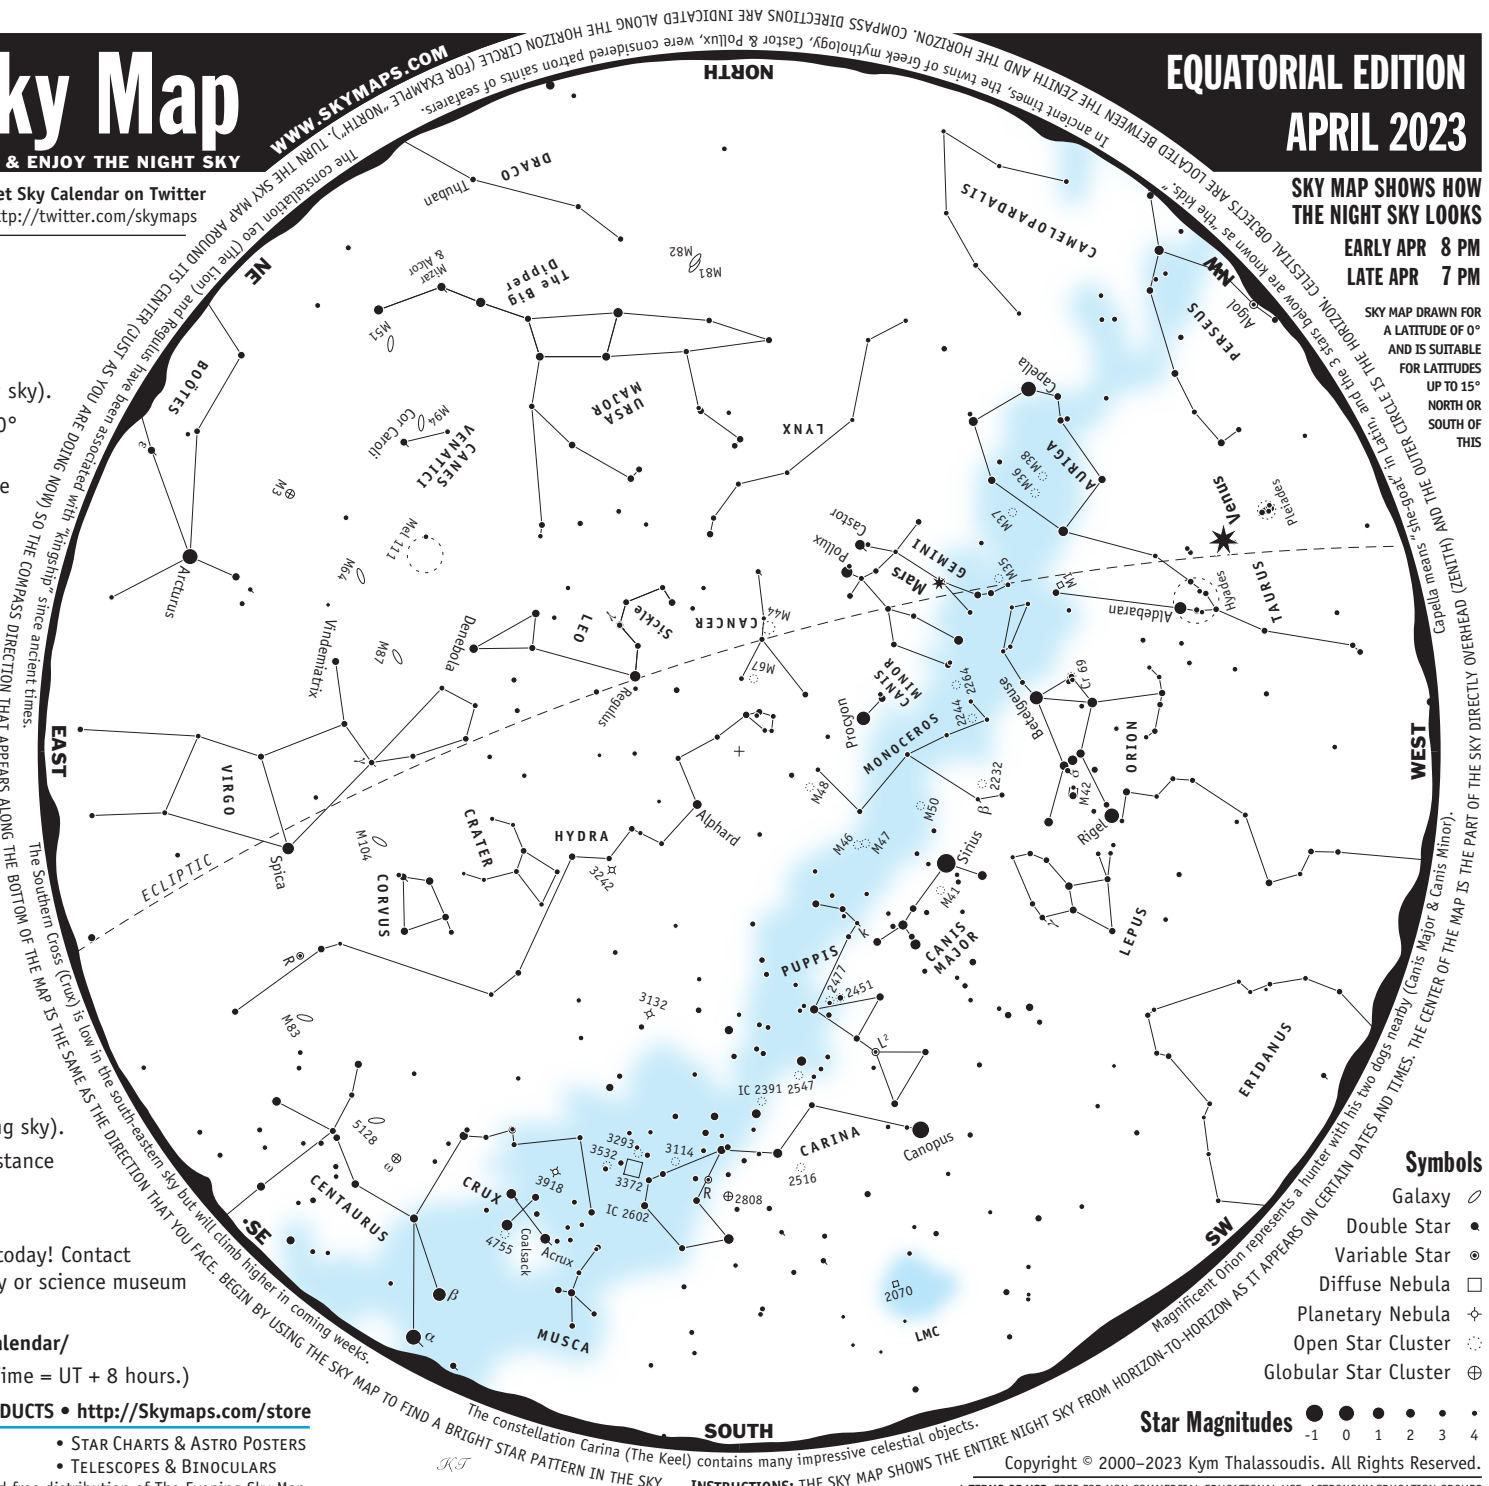

More sky events and links at <http://Skymaps.com/skycalendar/>

All times in Universal Time (UT). (Singapore Standard Time = UT + 8 hours.)

SAVE ON RECOMMENDED PRODUCTS • <http://Skymaps.com/store>

1. STAR ATLASES & PLANISPHERES
   - STAR CHARTS & ASTRO POSTERS
   - BOOKS FOR SKY WATCHERS
   - TELESCOPES & BINOCULARS
2. All sales support the production and free distribution of The Evening Sky Map.

EQUATORIAL EDITION
APRIL 2023

SKY MAP SHOWS HOW THE NIGHT SKY LOOKS

EARLY APR 8 PM
LATE APR 7 PM

SKY MAP DRAWN FOR A LATITUDE OF 0° AND IS SUITABLE FOR LATITUDES UP TO 15° NORTH OR SOUTH OF THIS

Symbols

- Galaxy ☾
- Double Star ●●
- Variable Star ⊙
- Diffuse Nebula □
- Planetary Nebula ☆
- Open Star Cluster ○
- Global Star Cluster ⊕

Star Magnitudes ●●●●●
-1 0 1 2 3 4

Copyright © 2000–2023 Kym Thalassoudis. All Rights Reserved.